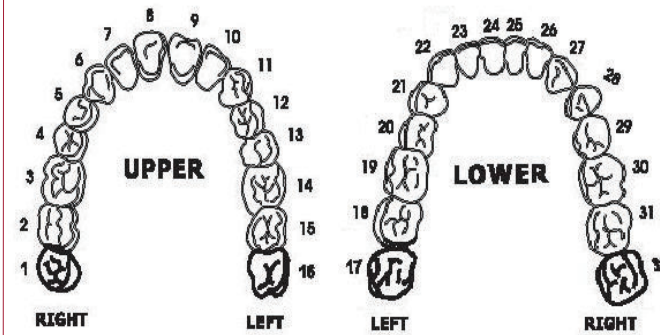

- Zirconia (Monolithic)
 Zirc. (Porc. Layered)
 Z-Max
 E-Max
 PFM

In-House

- Titanium Abutment
 Zirconia Abutment

Screw Retained

- Zirconia (Monolithic)
 Zirc. (Porc. Layered)
 Z-Max
 E-Max
 PFM

MARGIN DESIGN

- Porcelain Butt Margin Show No Metal
 Metal Lingual Collar 360° Metal Collar

Metal M.D. Lingual

If Insufficient Room

- Reduce Opposing Reduction Coping
 Metal Occl. / Island Please Call

DESIGN CASE

REMOVABLE RESTORATION